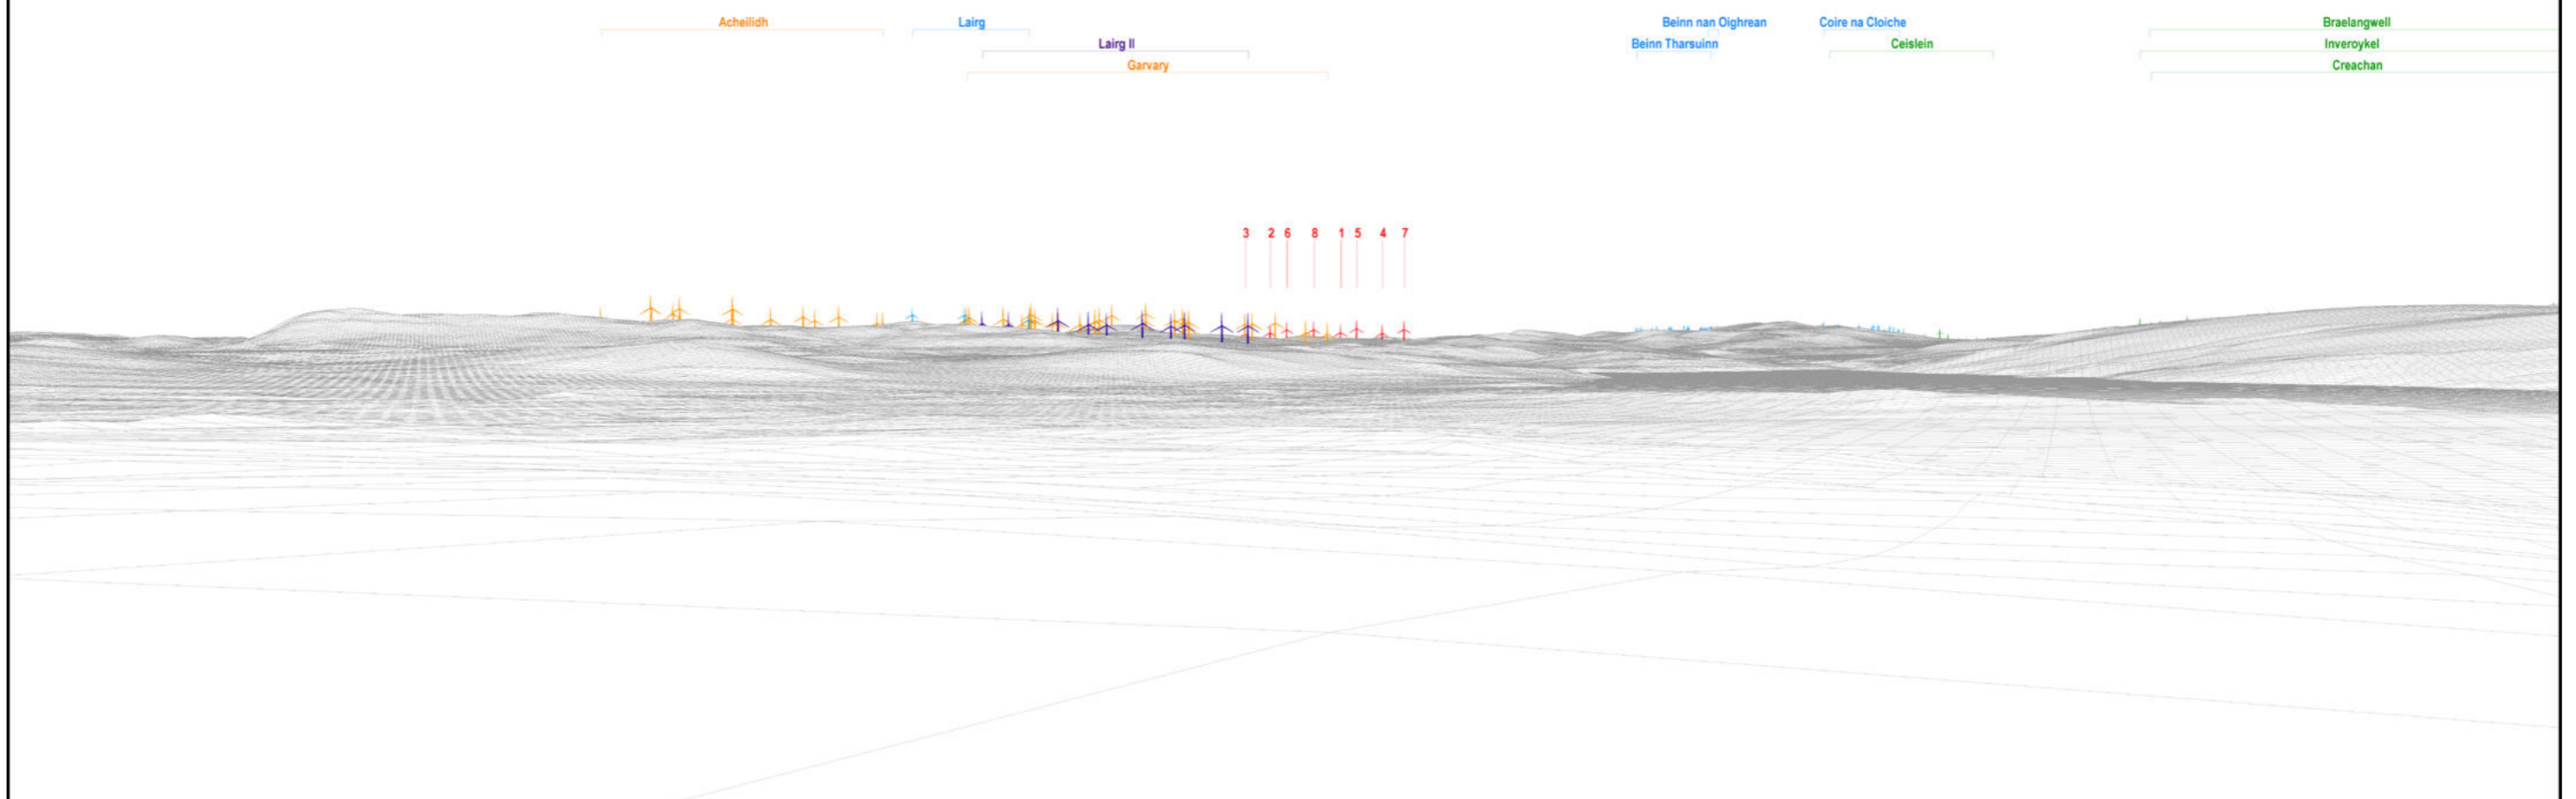

Figure 6.60  
Viewpoint 12  
Achnairn, near Caravan Park

Balblair Wind Farm

Extent of 50mm single frame image

Photomontage - 65.5°

12: Achnairn, near Caravan Park

Distance to nearest turbine: 16524m (T1) Camera: Canon 5D III, FFS Focal length: 50mm vertical (27°) x 28mm horizontal (65.5°) Camera height: 1.5m Date: 05/08/2024 Time: 18:45

The images contained on this page and the following page are not representative of scale and distance from the actual viewpoint and show the wind farm development in its wider landscape context only.

Existing View - 65.5°

Cumulative Wireline - 65.5°. Application turbines in red, operational blue, consented in purple, application in orange, scoping in green

Photomontage - 39.6°

12: Achnairn, near Caravan Park

Distance to nearest turbine: 16524m (T1)

Photomontage - 27°

12: Achnairn, near Caravan Park

Distance to nearest turbine: 16524m (T1)

Camera: Canon 5D III, FFS

Focal length: 75mm

Camera height: 1.5m

Date: 05/08/2024

Time: 18:45