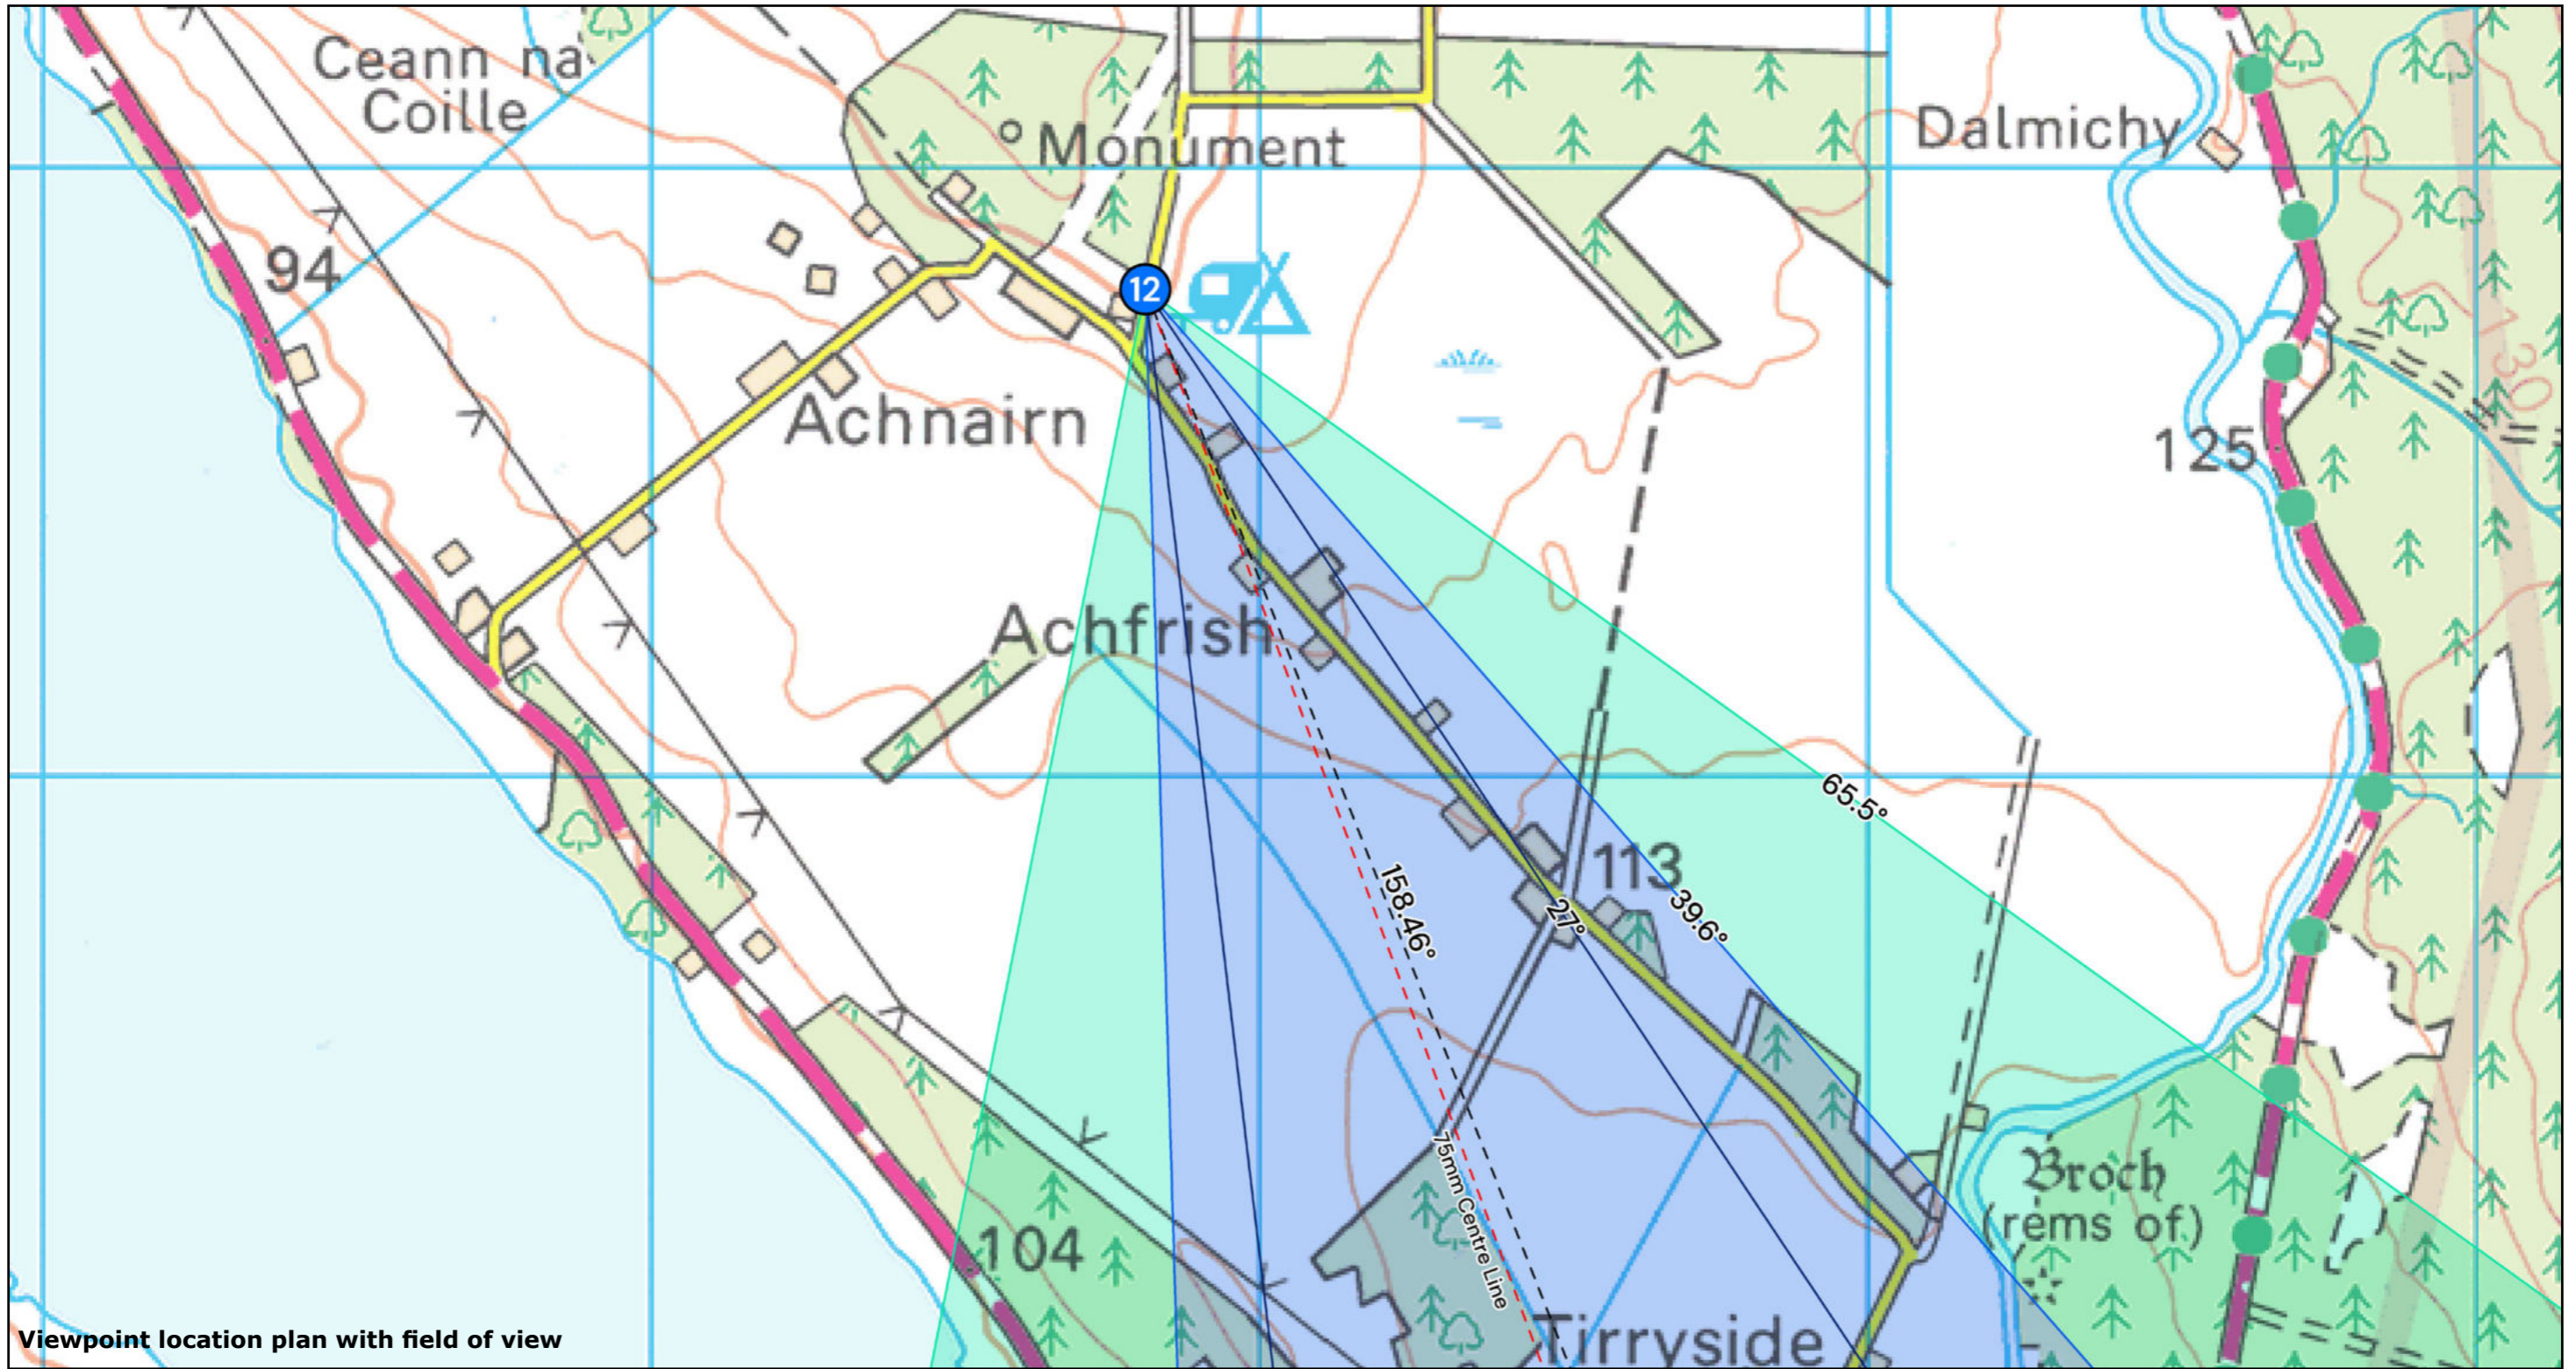

12: Achnairn, near Caravan Park

Viewpoint location plan with field of view

Grid Ref: E255813 N912799

Distance to nearest turbine: 16524m (T1)

AOD: 152 m

Viewpoint is representative of views available from Achnairn above Loch Shin and the north west of the site

Figure 6.60  
Viewpoint 12  
Achnairn, near Caravan Park

Balblair Wind Farm

Extent of 50mm single frame image

Photomontage - 65.5°

12: Achnairn, near Caravan Park

Distance to nearest turbine: 16524m (T1) Camera: Canon 5D III, FFS Focal length: 50mm vertical (27°) x 28mm horizontal (65.5°) Camera height: 1.5m Date: 05/08/2024 Time: 18:45

The images contained on this page and the following page are not representative of scale and distance from the actual viewpoint and show the wind farm development in its wider landscape context only.

Existing View - 65.5°

Cumulative Wireline - 65.5°. Application turbines in red, operational blue, consented in purple, application in orange, scoping in green

Photomontage - 39.6°

12: Achnairn, near Caravan Park

Distance to nearest turbine: 16524m (T1)