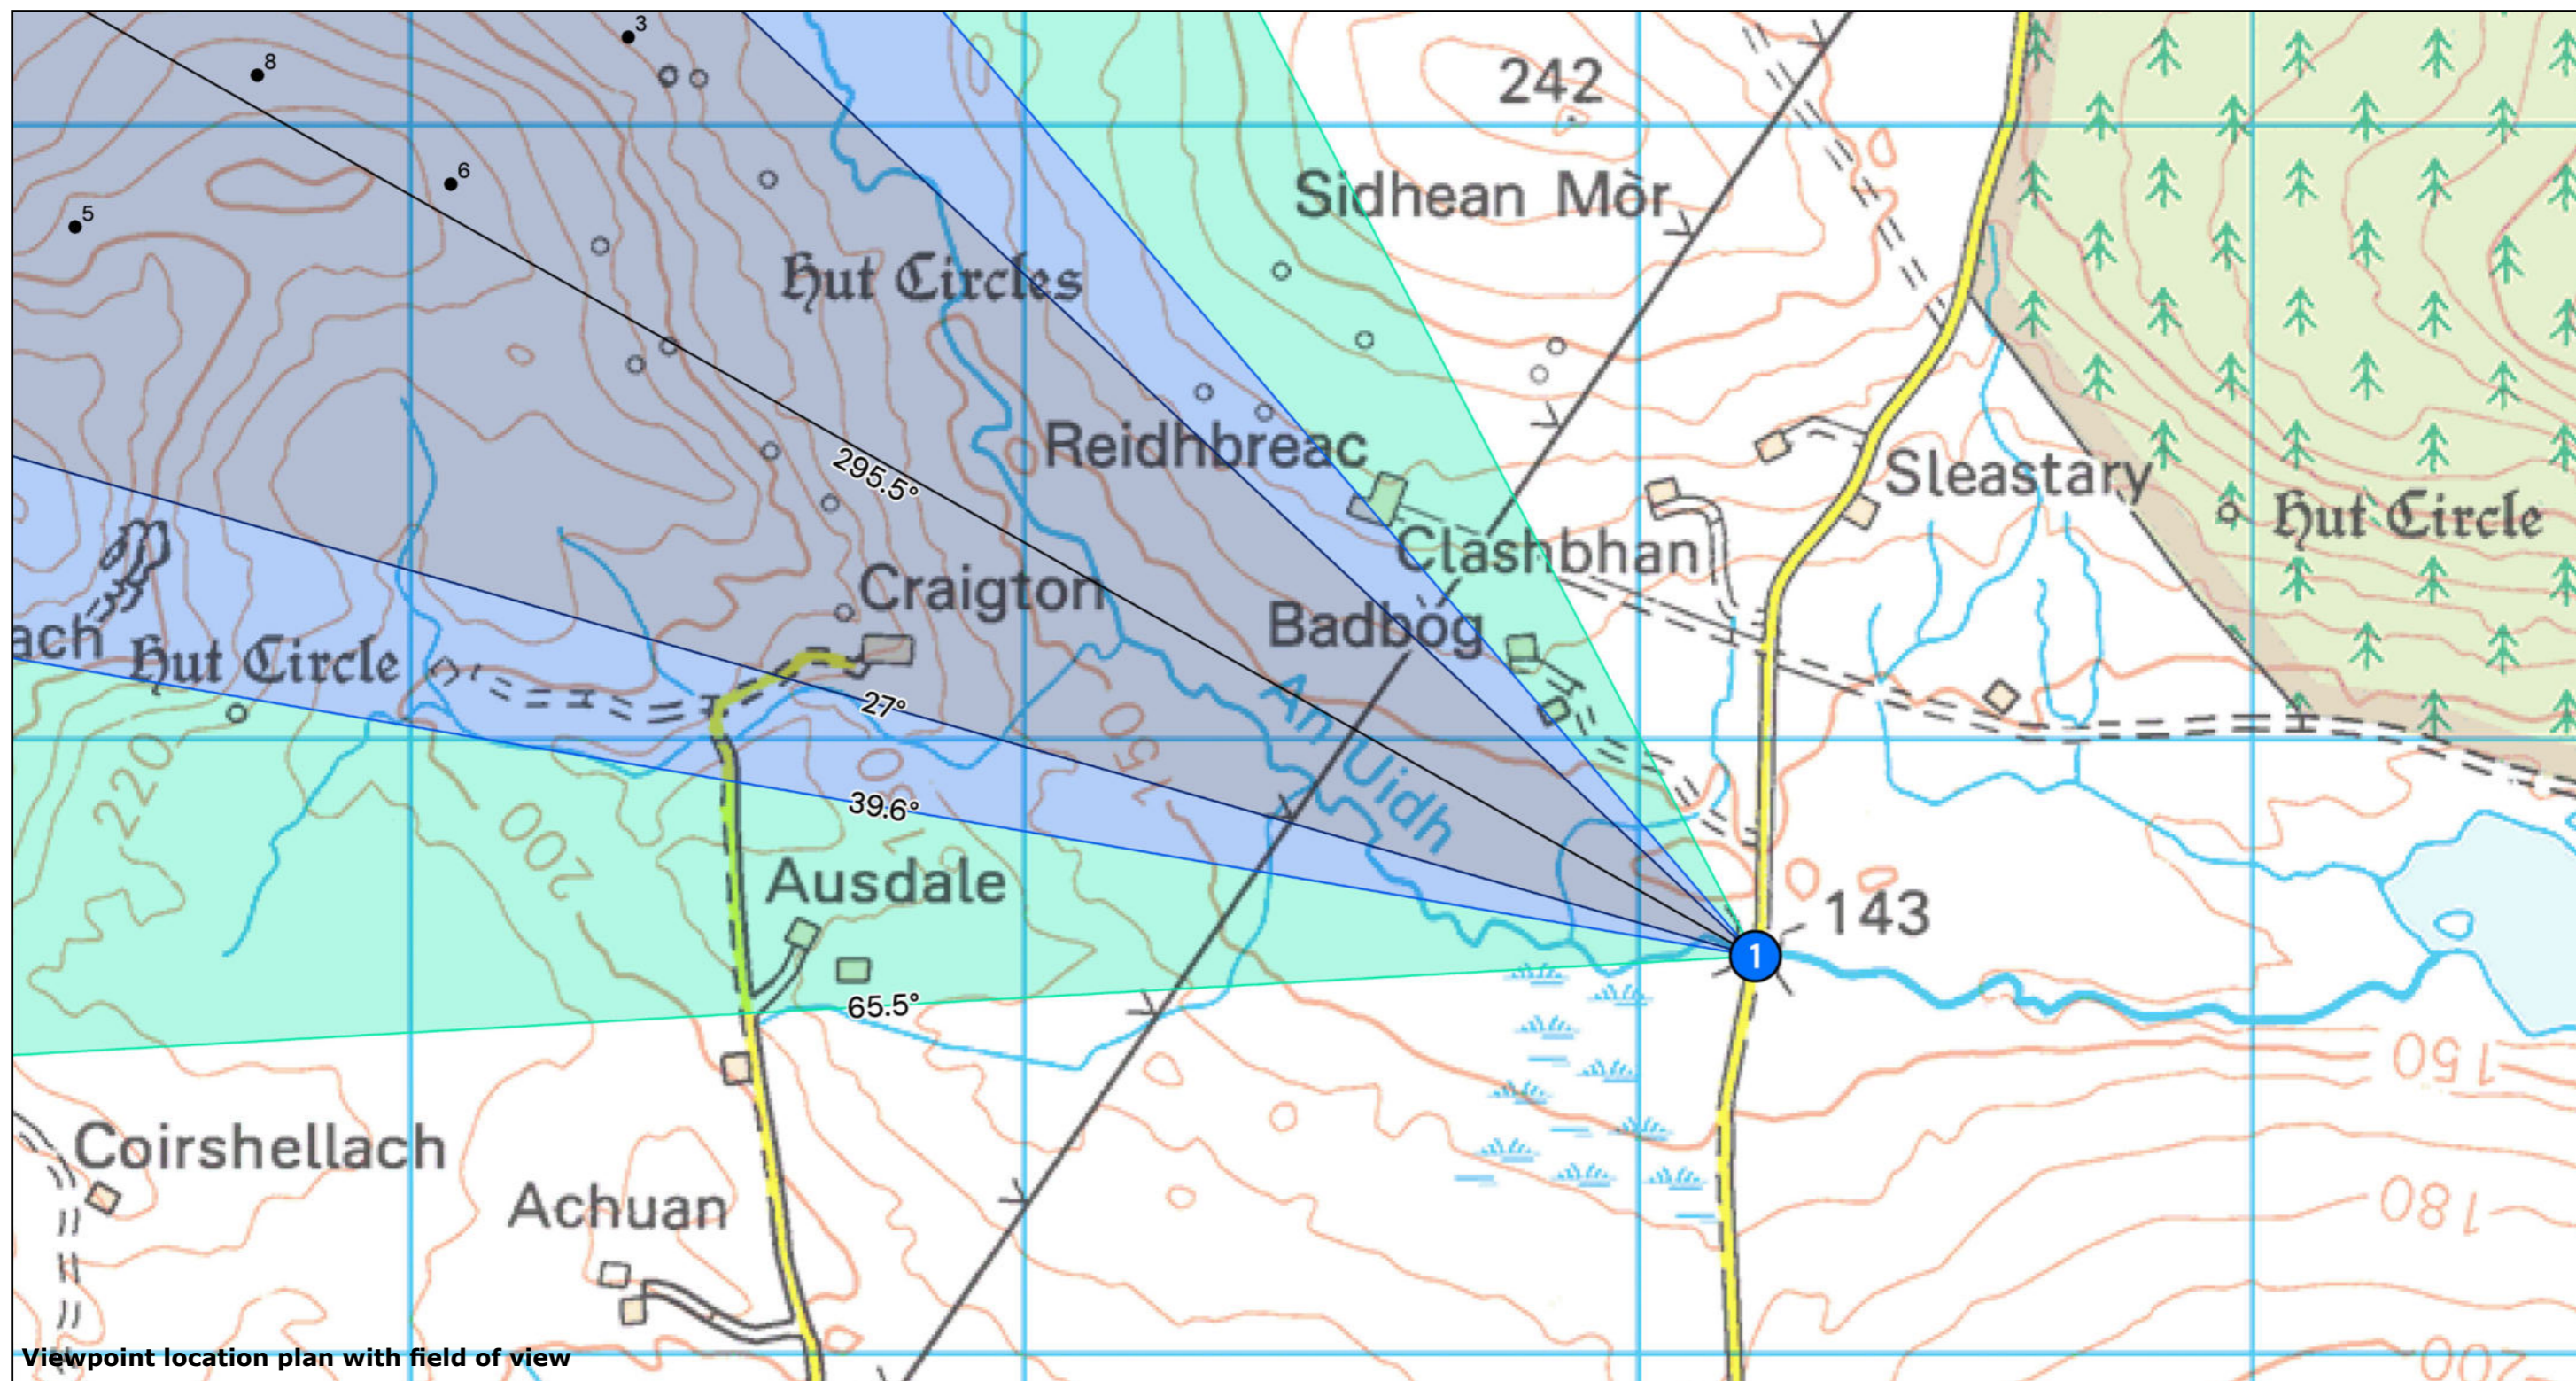

1: Minor Road, Drochaid na h-Uidh

Viewpoint location plan with field of view

Grid Ref: E264191 N895646

Distance to nearest turbine: 2367m (T3)

AOD: 141 m

Viewpoint is representative of views west towards the proposed Development from the minor road to the east of the site

Figure 6.49
Viewpoint 1
Minor Road, Drochaid na h-Uidh

Balblair Wind Farm

Extent of 50mm single frame image

Photomontage - 65.5°

I: Minor Road, Drochaid na h-Uidh

Distance to nearest turbine: 2367m (T3) **Camera:** Nikon Z6 II, FFS **Focal length:** 50mm vertical (27°) x 28mm horizontal (65.5°) **Camera height:** 1.5m **Date:** 14/12/2023 **Time:** 10:00

The images contained on this page and the following page are not representative of scale and distance from the actual viewpoint and show the wind farm development in its wider landscape context only.

Existing View - 65.5°

Cumulative Wireline - 65.5°. Application turbines in red, operational blue, consented in purple, application in orange, scoping in green

Photomontage - 39.6°

1: Minor Road, Drochaid na h-Uidh

Distance to nearest turbine: 2367m (T3)