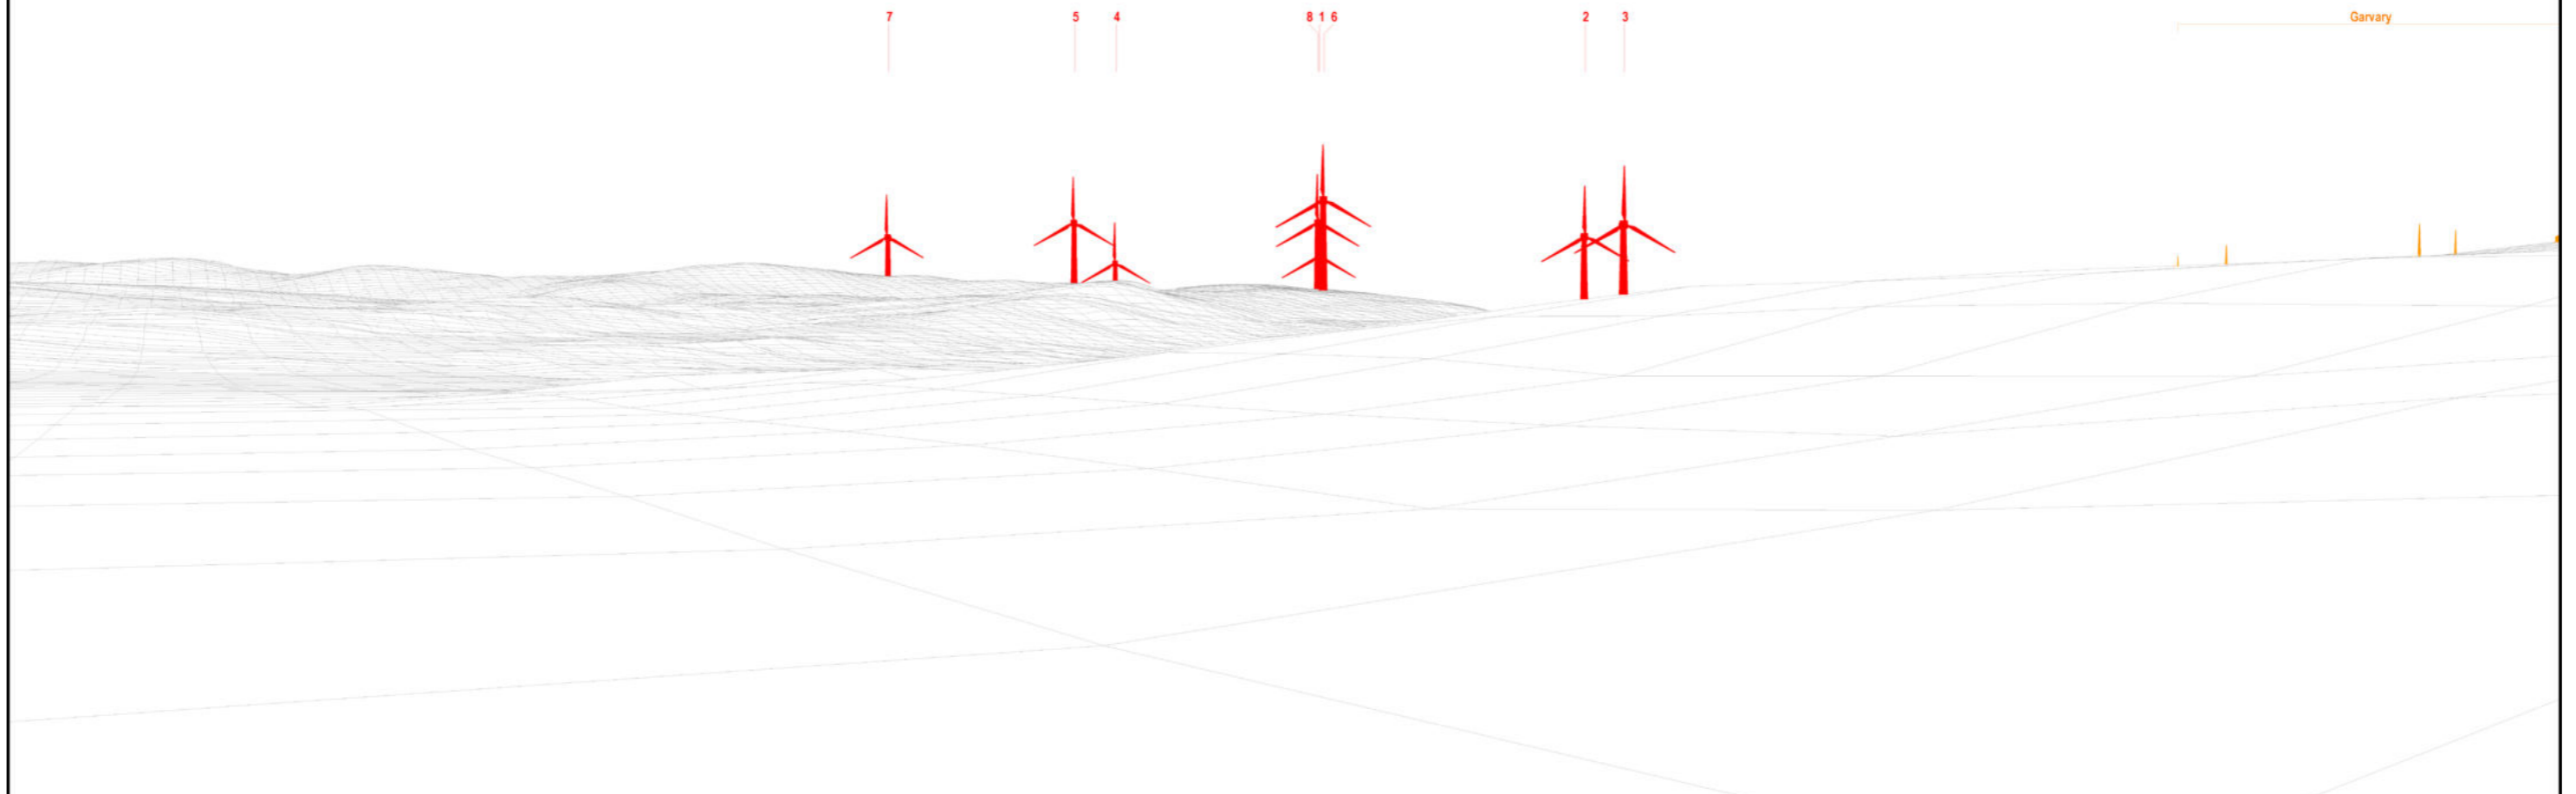

Figure 6.49
Viewpoint 1
Minor Road, Drochaid na h-Uidh

Balblair Wind Farm

Extent of 50mm single frame image

Photomontage - 65.5°

I: Minor Road, Drochaid na h-Uidh

Distance to nearest turbine: 2367m (T3) **Camera:** Nikon Z6 II, FFS **Focal length:** 50mm vertical (27°) x 28mm horizontal (65.5°) **Camera height:** 1.5m **Date:** 14/12/2023 **Time:** 10:00

The images contained on this page and the following page are not representative of scale and distance from the actual viewpoint and show the wind farm development in its wider landscape context only.

Existing View - 65.5°

Cumulative Wireline - 65.5°. Application turbines in red, operational blue, consented in purple, application in orange, scoping in green

Photomontage - 39.6°

1: Minor Road, Drochaid na h-Uidh

Distance to nearest turbine: 2367m (T3)

Photomontage - 27°

1: Minor Road, Drochaid na h-Uidh

Distance to nearest turbine: 2367m (T3)

Camera: Nikon Z6 II, FFS

Focal length: 75mm

Camera height: 1.5m

Date: 14/12/2023

Time: 10:00